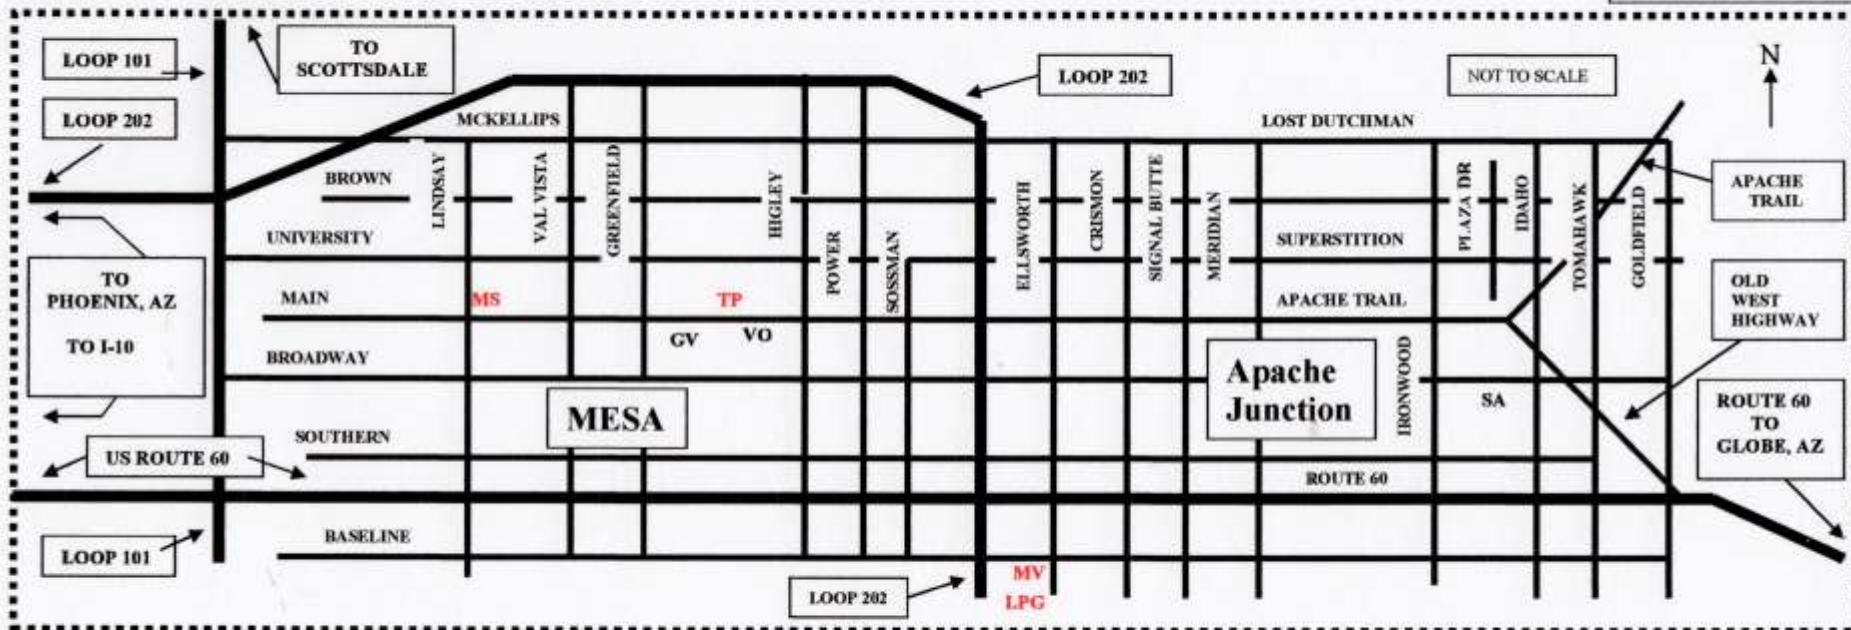

See Map on Back For Dance Locations.

MESA/APACHE JUNCTION CALLER/CUER RESORTS

Mesa and Apache Junction, Arizona Resort Dance Locations

The Locations of Resorts with Square & Round Dances, as Listed at the Bottom, are Keyed to Locations on Map

Street names may change if they cross county boundaries.

Base Map courtesy of Jerry Junck

- GV – Greenfield Village – 111 South Greenfield Road, Mesa – Greenfield Road north exit from Route 60 – East on Main Street to entry on south side of street.
- LPG – Las Palmas Grand** – 2550 South Ellsworth Road, Mesa – Ellsworth Road south exit from Route 60 – Cross over Baseline Road to entry on west side of street.
- MS – Mesa Spirit** – 3020 East Main Street, Mesa – Val Vista Drive north exit from Route 60 – West on Main Street to entry on north side of street.
- MV – Monte Vista** – 8865 East Baseline Road, Mesa – Ellsworth Road south exit from Route 60 – West on Baseline Road to entry on south side of street.
- SA – Sunrise – 1403 West Broadway Road, Apache Junction – Ironwood Drive north exit from Route 60 – East on Broadway Road to entry on south side of street.
- TP – Tower Point** – 4860 East Main Street, Mesa – Higley Road north exit from Route 60 – West on Main Street to entry on north side of street.
- VO – Venture Out – 5001 East Main Street, Mesa – Greenfield Road north exit from Route 60 – East on Main Street to entry on south side of street.

Our dance locations are indicated in **RED**.