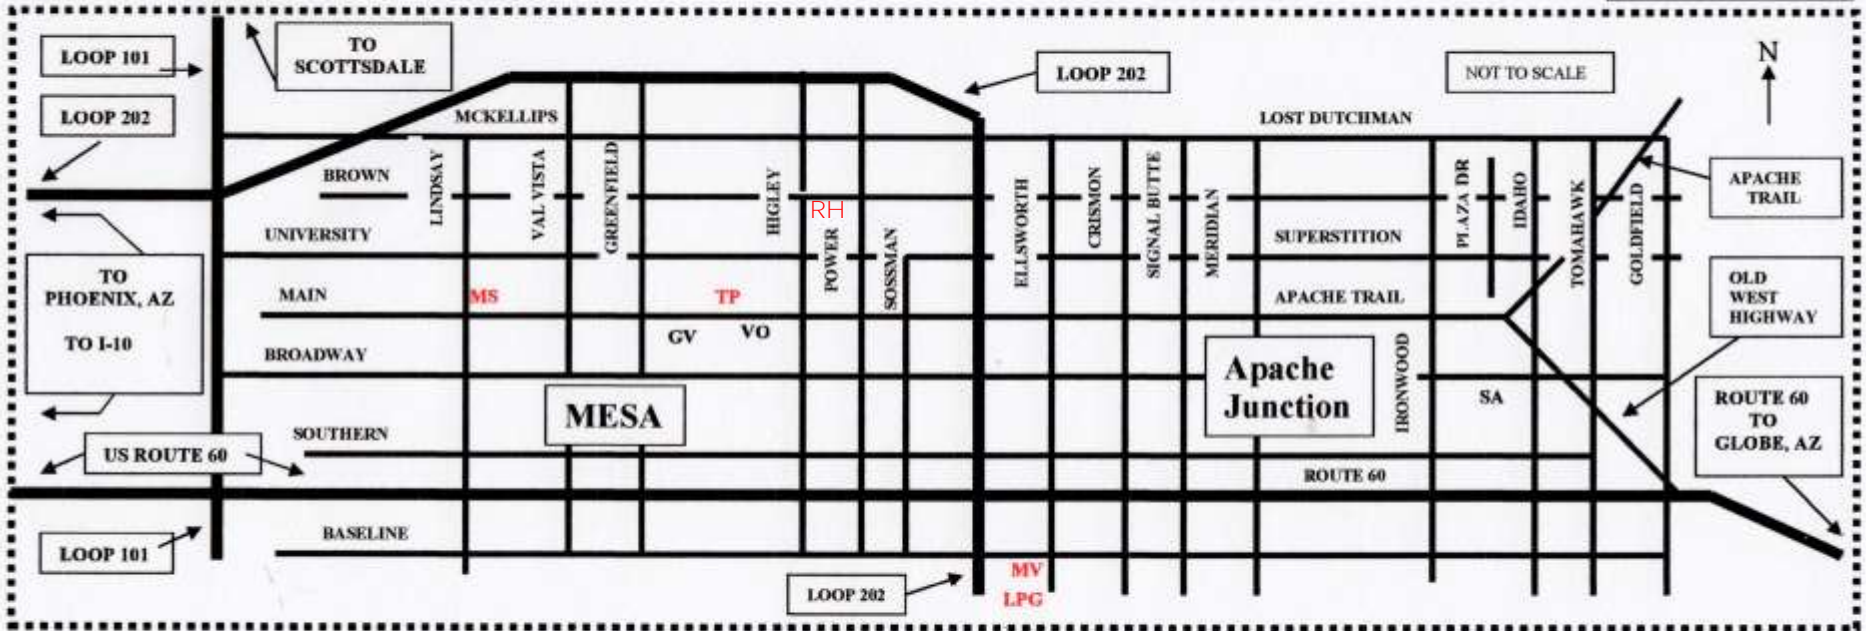

See Map on Back For Dance Locations.

MESA/APACHE JUNCTION CALLER/CUER RESORTS

Mesa and Apache Junction, Arizona Resort Dance Locations

The Locations of Resorts with Square & Round Dances, as Listed at the Bottom, are Keyed to Locations on Map

Street names may change if they cross county boundaries.

Base Map courtesy of Jerry Junck

- GV – Greenfield Village – 111 South Greenfield Road, Mesa – Greenfield Road north exit from Route 60 – East on Main Street to entry on south side of street.
- LPG – Las Palmas Grand** – 2550 South Ellsworth Road, Mesa – Ellsworth Road south exit from Route 60 – Cross over Baseline Road to entry on west side of street.
- MS – Mesa Spirit** – 3020 East Main Street, Mesa – Val Vista Drive north exit from Route 60 – West on Main Street to entry on north side of street.
- MV – Monte Vista** – 8865 East Baseline Road, Mesa – Ellsworth Road south exit from Route 60 – West on Baseline Road to entry on south side of street.
- SA – Sunrise – 1403 West Broadway Road, Apache Junction – Ironwood Drive north exit from Route 60 – East on Broadway Road to entry on south side of street.
- TP – Tower Point** – 4860 East Main Street, Mesa – Higley Road north exit from Route 60 – West on Main Street to entry on north side of street.
- VO – Venture Out – 5001 East Main Street, Mesa – Greenfield Road north exit from Route 60 – East on Main Street to entry on south side of street.
- RH** - Read Hall, Dreamland Villa, 320 H 55th Place, Mesa - Off University just east of Higley

Our dance locations are indicated in **RED**.