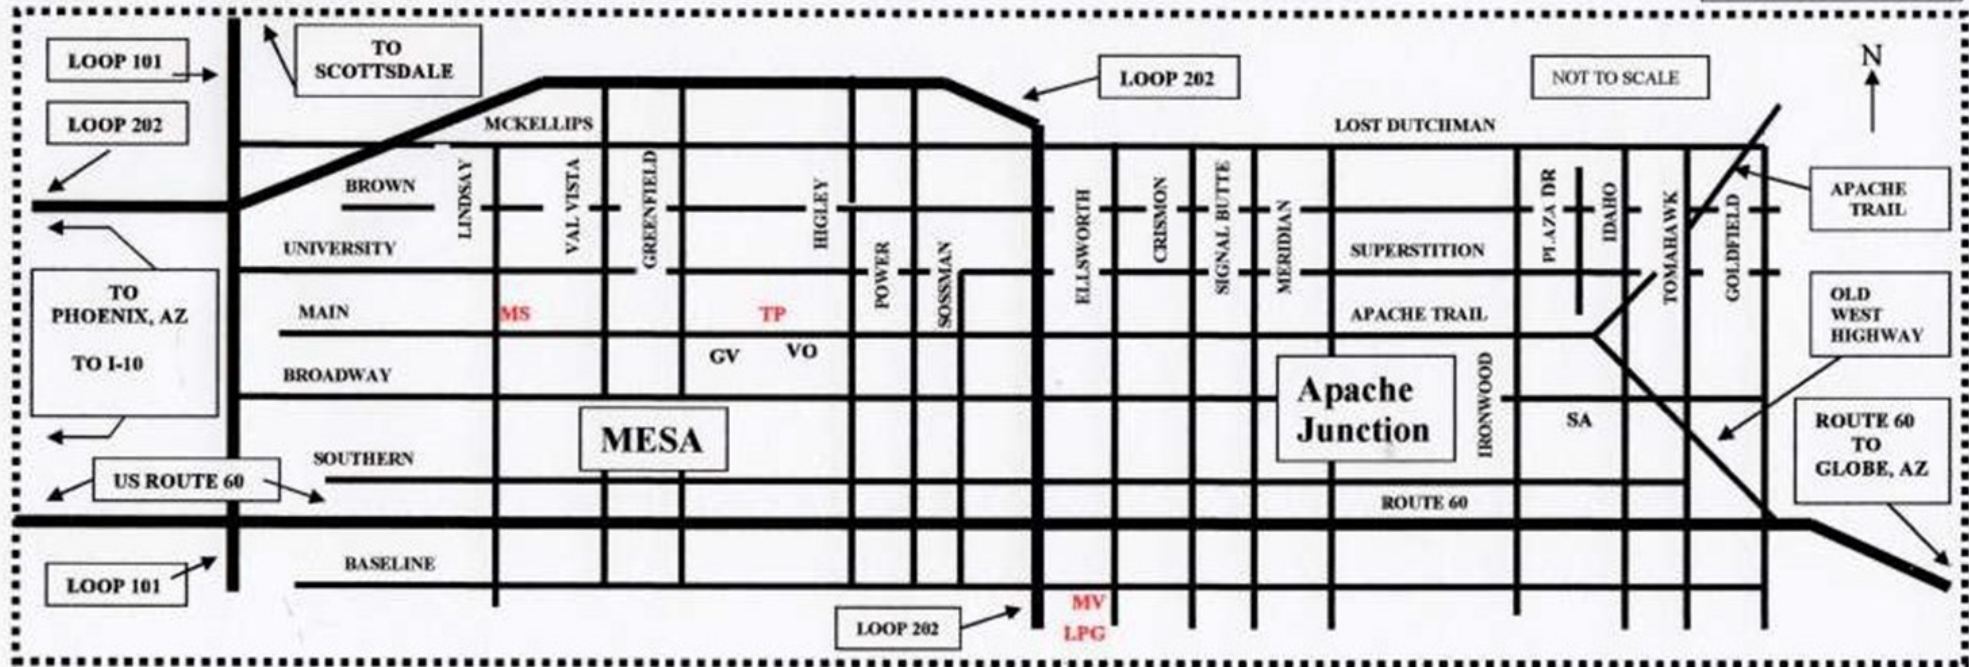

Friday
Phase IV
Workshop
Las Palmas Grand
9:30 AM
 (Starts 10/29/21)

Live Lively-

 Round Dance!

RIVCO Festival
 November 11 thru 14, 2021
 Indio, CA
 See Flyer For Details

Hearing Enhancement Available at all Sessions (Including Square Dances)
 For Information Call (602) 295-1672 or (602) 214-1128
 Email: ouiqrnds@DancewithChuckandSandi.com
 Website: WWW.DancewithChuckandSandi.com

See Map on back for Dance Locations

MESA/APACHE JUNCTION CALLER/CUER RESORTS

Mesa and Apache Junction, Arizona Resort Dance Locations

The Locations of Resorts with Square & Round Dances, as Listed at the Bottom, are Keyed to Locations on Map

Street names may change if they cross county boundaries.

Base Map courtesy of Jerry Junck

- GV – Greenfield Village – 111 South Greenfield Road, Mesa – Greenfield Road north exit from Route 60 – East on Main Street to entry on south side of street.
 LPG – Las Palmas Grand – 2550 South Ellsworth Road, Mesa – Ellsworth Road south exit from Route 60 – Cross over Baseline Road to entry on west side of street.
 MS – Mesa Spirit – 3020 East Main Street, Mesa – Val Vista Drive north exit from Route 60 – West on Main Street to entry on north side of street.
 MV – Monte Vista – 8865 East Baseline Road, Mesa – Ellsworth Road south exit from Route 60 – West on Baseline Road to entry on south side of street.
 SA – Sunrise – 1403 West Broadway Road, Apache Junction – Ironwood Drive north exit from Route 60 – East on Broadway Road to entry on south side of street.
 TP – Tower Point – 4860 East Main Street, Mesa – Higley Road north exit from Route 60 – West on Main Street to entry on north side of street.
 VO – Venture Out – 5001 East Main Street, Mesa – Greenfield Road north exit from Route 60 – East on Main Street to entry on south side of street.